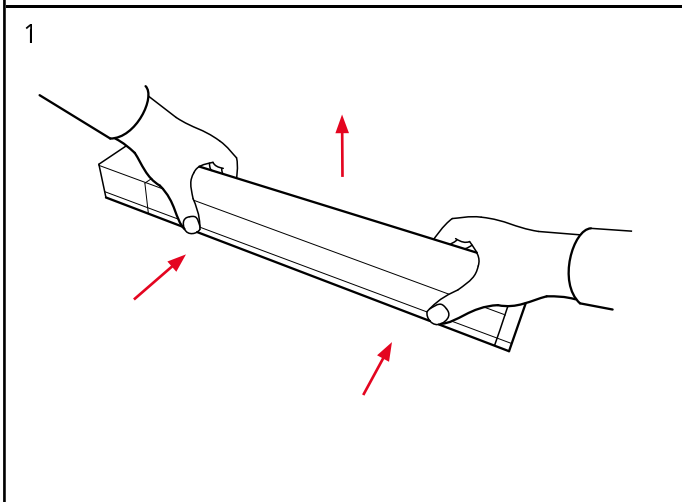

Prelude Square Outlet

220-240V, 50/60Hz

Rev. 13.05.2020

NORWAY
SG Armaturen AS
Skytterheia 25
N-4790 Lillesand

SWEDEN
SG Armaturen AB
Tel: +46 31 81 71 10
info@sg-ab.se
www.sg-ab.se

DENMARK
SG Armaturen A/S
Tel: +45 70 70 72 13
info@sg-as.dk
www.sg-as.dk

FRANCE
SG Lighting SA/NV
Tel: +33(0) 4 94 93 00 00
info.france@sightinging.fr
www.sightinging.net

GERMANY
SG Leuchten GmbH
Tel: +49 40 23 99 44 59
info@sg-leuchten.de
www.sg-leuchten.de

Tel: +47 37 50 03 00
firmapost@sg-as.no
www.sg-as.no

FINLAND
SG Armaturen Oy
info@sg-oy.fi
www.sg-oy.fi

UNITED KINGDOM
SG Lighting LTD
Tel: +47 37 50 03 00
info@sightinging.co.uk
www.sightinging.co.uk

BENELUX
SG Lighting SA/NV
Tel: +32(0) 15 20 72 71
info.benelux@sightinging.net
www.sightinging.net

INTERNATIONAL
SG Lighting Co Ltd.
Tel: +86 769 88 49 20 88
cindy@sgdgc.com
www.sg-as.com