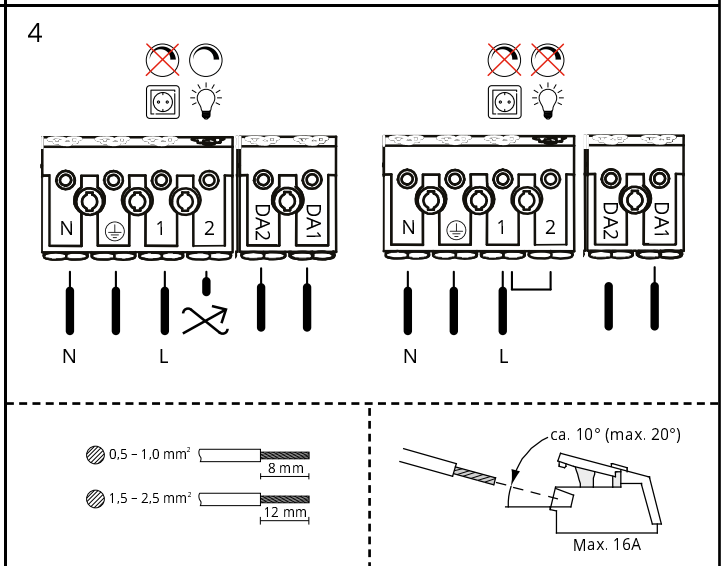

Prelude Square Outlet

220-240V, 50/60Hz

Rev. 13.05.2020

NORWAY
SG Armaturen AS
Skytterheia 25
N-4790 Lillesand

SWEDEN
SG Armaturen AB
Tel: +46 31 81 71 10
info@sg-ab.se
www.sg-ab.se

DENMARK
SG Armaturen A/S
Tel: +45 70 70 72 13
info@sg-as.dk
www.sg-as.dk

FRANCE
SG Lighting SA/NV
Tel: +33(0) 4 94 93 00 00
info.france@sightinging.fr
www.sightinging.net

GERMANY
SG Leuchten GmbH
Tel: +49 40 23 99 44 59
info@sg-leuchten.de
www.sg-leuchten.de

Tel: +47 37 50 03 00
firmapost@sg-as.no
www.sg-as.no

FINLAND
SG Armaturen Oy
info@sg-oy.fi
www.sg-oy.fi

UNITED KINGDOM
SG Lighting LTD
Tel: +47 37 50 03 00
info@sightinging.co.uk
www.sightinging.co.uk

BENELUX
SG Lighting SA/NV
Tel: +32(0) 15 20 72 71
info.benelux@sightinging.net
www.sightinging.net

INTERNATIONAL
SG Lighting Co Ltd.
Tel: +86 769 88 49 20 88
cindy@sgdgc.com
www.sg-as.com