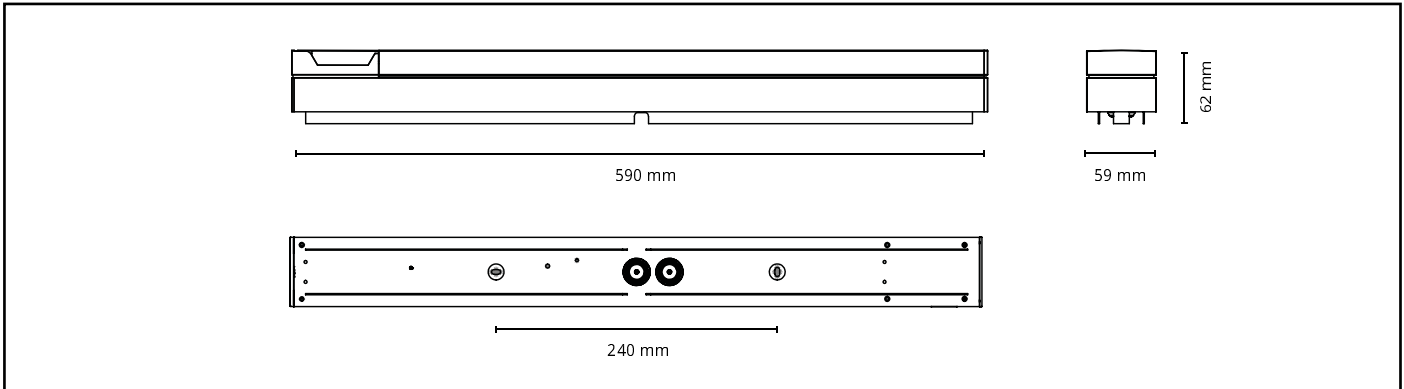

Prelude Square Outlet

220-240V, 50/60Hz

Rev. 13.05.2020

NORWAY
SG Armaturen AS
Skytterheia 25
N-4790 Lillesand

SWEDEN
SG Armaturen AB
Tel: +46 31 81 71 10
info@sg-ab.se
www.sg-ab.se

DENMARK
SG Armaturen A/S
Tel: +45 70 70 72 13
info@sg-as.dk
www.sg-as.dk

FRANCE
SG Lighting SA/NV
Tel: +33(0) 4 94 93 00 00
info.france@sightinging.fr
www.sightinging.net

GERMANY
SG Leuchten GmbH
Tel: +49 40 23 99 44 59
info@sg-leuchten.de
www.sg-leuchten.de

Tel: +47 37 50 03 00
firmapost@sg-as.no
www.sg-as.no

FINLAND
SG Armaturen Oy
info@sg-oy.fi
www.sg-oy.fi

UNITED KINGDOM
SG Lighting LTD
Tel: +47 37 50 03 00
info@sightinging.co.uk
www.sightinging.co.uk

BENELUX
SG Lighting SA/NV
Tel: +32(0) 15 20 72 71
info.benelux@sightinging.net
www.sightinging.net

INTERNATIONAL
SG Lighting Co Ltd.
Tel: +86 769 88 49 20 88
cindy@sgdgc.com
www.sg-as.com