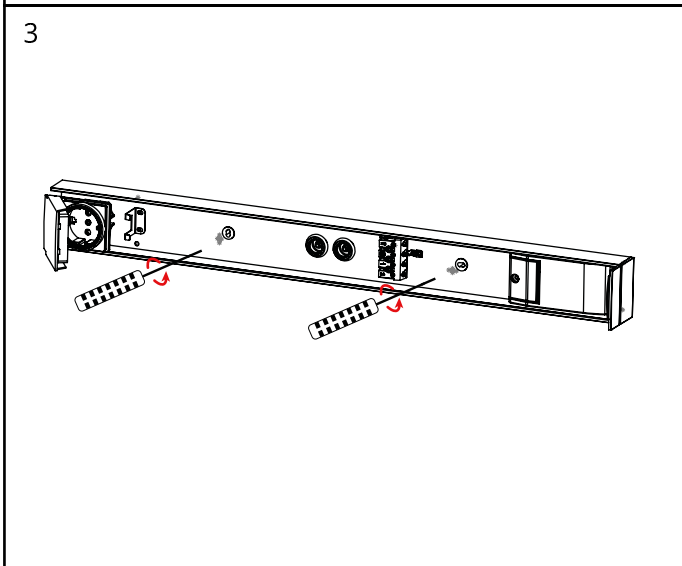

Prelude Square Outlet

220-240V, 50/60Hz

Rev. 13.05.2020

NORWAY
SG Armaturen AS
Skytterheia 25
N-4790 Lillesand

SWEDEN
SG Armaturen AB
Tel: +46 31 81 71 10
info@sg-ab.se
www.sg-ab.se

DENMARK
SG Armaturen A/S
Tel: +45 70 70 72 13
info@sg-as.dk
www.sg-as.dk

FRANCE
SG Lighting SA/NV
Tel: +33(0) 4 94 93 00 00
info.france@sightinging.fr
www.sightinging.net

GERMANY
SG Leuchten GmbH
Tel: +49 40 23 99 44 59
info@sg-leuchten.de
www.sg-leuchten.de

Tel: +47 37 50 03 00
firmapost@sg-as.no
www.sg-as.no

FINLAND
SG Armaturen Oy
info@sg-oy.fi
www.sg-oy.fi

UNITED KINGDOM
SG Lighting LTD
Tel: +47 37 50 03 00
info@sightinging.co.uk
www.sightinging.co.uk

BENELUX
SG Lighting SA/NV
Tel: +32(0) 15 20 72 71
info.benelux@sightinging.net
www.sightinging.net

INTERNATIONAL
SG Lighting Co Ltd.
Tel: +86 769 88 49 20 88
cindy@sgdgc.com
www.sg-as.com