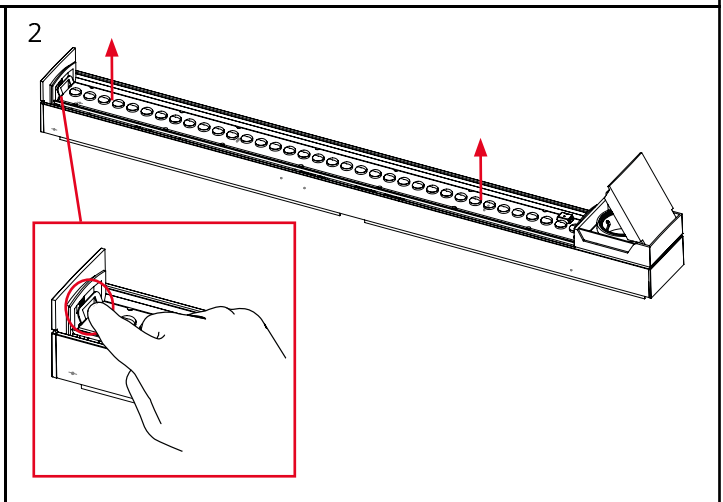

Prelude Square Outlet

220-240V, 50/60Hz

Rev. 13.05.2020

NORWAY
SG Armaturen AS
Skytterheia 25
N-4790 Lillesand

SWEDEN
SG Armaturen AB
Tel: +46 31 81 71 10
info@sg-ab.se
www.sg-ab.se

DENMARK
SG Armaturen A/S
Tel: +45 70 70 72 13
info@sg-as.dk
www.sg-as.dk

FRANCE
SG Lighting SA/NV
Tel: +33(0) 4 94 93 00 00
info.france@sightinging.fr
www.sightinging.net

GERMANY
SG Leuchten GmbH
Tel: +49 40 23 99 44 59
info@sg-leuchten.de
www.sg-leuchten.de

Tel: +47 37 50 03 00
firmapost@sg-as.no
www.sg-as.no

FINLAND
SG Armaturen Oy
info@sg-oy.fi
www.sg-oy.fi

UNITED KINGDOM
SG Lighting LTD
Tel: +47 37 50 03 00
info@sightinging.co.uk
www.sightinging.co.uk

BENELUX
SG Lighting SA/NV
Tel: +32(0) 15 20 72 71
info.benelux@sightinging.net
www.sightinging.net

INTERNATIONAL
SG Lighting Co Ltd.
Tel: +86 769 88 49 20 88
cindy@sgdgc.com
www.sg-as.com